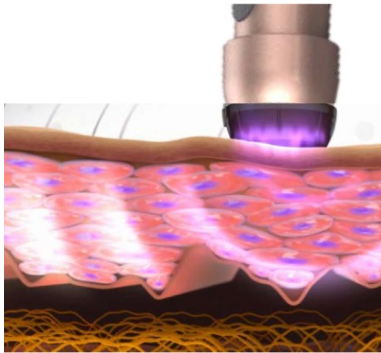

CLEAN

COMPLETELY DRY

PLA.SON  
PROFESSIONAL

5 min

PLASMA

CW  
PULSE

4 weeks

COSMECEUTICALS

TDDS ( water & oil based )  
SERUM / MASK:

ACNE - PIGMENT  
HAIR - REGENERATION

5 min

ULTRASOUND

CW  
PULSE

4 weeks

UV PROTECTION