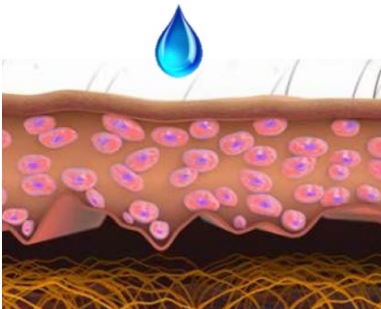

CLEAN

COMPLETELY DRY

PLA.SON  
PROFESSIONAL

5 min

PLASMA

CW  
PULSE

4 weeks

COSMECEUTICALS

TDDS ( water & oil based )  
SERUM / MASK:

ACNE - PIGMENT  
HAIR - REGENERATION

5 min

ULTRASOUND

CW  
PULSE

4 weeks

UV PROTECTION